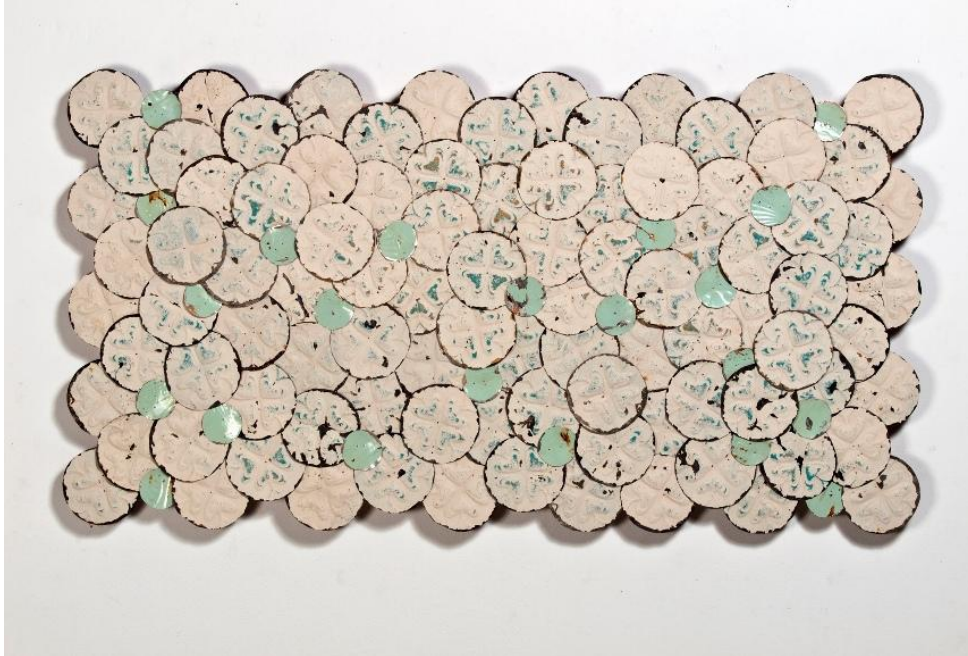

PRESSED TIN

Large works currently available:

In anticipation of spring

Pressed tin on board
approx 82cm x 152cm
\$1740

Late winter blooms

Pressed tin on board
approx 82cm x 152cm
\$1740