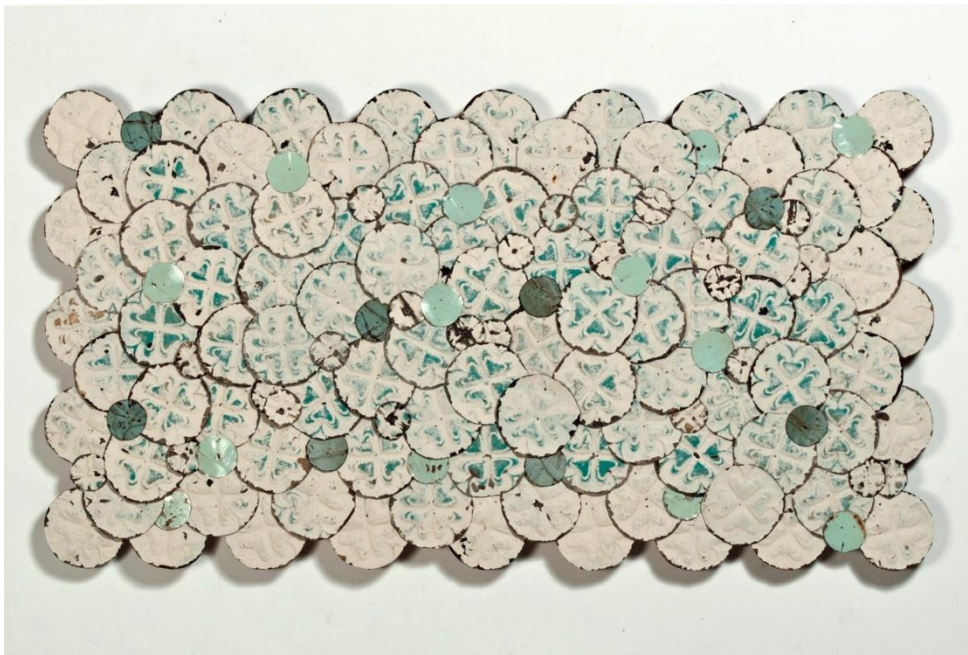

PRESSED TIN

Large works currently available:

In anticipation of spring

Pressed tin on board
approx 82cm x 152cm
\$1740

Late winter blooms

Pressed tin on board
approx 82cm x 152cm
\$1740