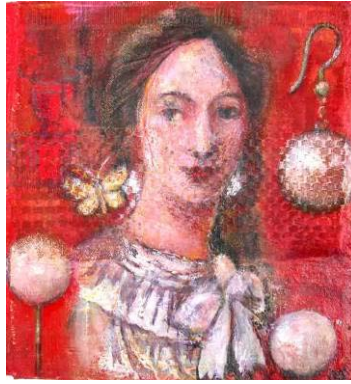

### BIOGRAPHICAL STATEMENT

Sydney based artist Kate Dorrough has exhibited since 1996, holding three solo exhibitions at Access Contemporary Art Gallery, 1996-1999, five solo exhibitions at ArtHouse Gallery, 2000-2008, and a solo exhibition 2005 at Beaver Art Galleries, Canberra, and 2006 Melbourne Art Rooms, Melbourne.

Kate has also been selected for the Hill End Artists Residency, the Bundanon Trust Residency and the Art Gallery of NSW Denise Hickey Studio Residency in Paris.

Right; 'Diamond Brooch' Painting framed on white 42.5 x 40cm \$850  
 Below; 'Diana & The Ornamental Jewel' Painting framed in white  
 46 x 41cm \$850  
 Bottom Left; 'Flowering Colocasia' 42.5 x 40cm Painting framed on  
 white

Lower Middle ; 'The Garden Of Love' Painting  
 framed on white 42.5 x 40cm \$850

Lower Right; 'Taking Seed' Staphylea Pinnata'  
 42.5 x 40cm Painting framed on white \$850

Left; 'Birdsong' Framed Painting 42.5 x 40cm \$850 2<sup>nd</sup> from Left; Scented Evening Framed painting 42.5 x 40cm \$850 3<sup>rd</sup> from Left; 'Pearl' Framed Painting 42.5 x 40cm \$850 Far Right; 'Pleasure' Framed Painting 42.5 x 40cm Below; 'Diana & The Ornamental Jewel' 46 x 41cm \$850 Bottom Left; Taking Seed' Staphylea Pinnata'