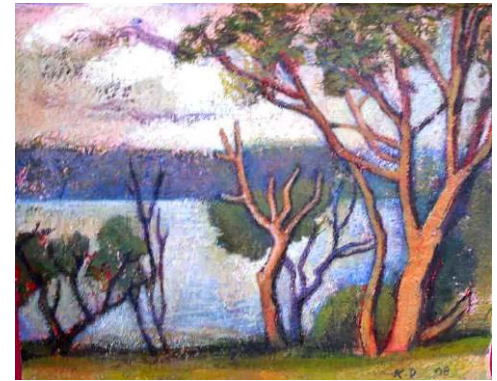

Kate has also been selected for the Hill End Artists Residency, the Bundanon Trust Residency and the Art Gallery of NSW Denise Hickey Studio Residency in Paris.

Right; 'Diamond Brooch' Painting framed on white 42.5 x 40cm \$850  
 Below; 'Diana & The Ornamental Jewel' Painting framed in white  
 46 x 41cm \$850  
 Bottom Left; 'Flowering Colocasia' 42.5 x 40cm Painting framed on  
 white

Lower Middle ; 'The Garden Of Love' Painting  
 framed on white 42.5 x 40cm \$850

Lower Right; 'Taking Seed' Staphylea Pinnata'  
 42.5 x 40cm Painting framed on white \$850

Left; 'Birdsong' Framed Painting 42.5 x 40cm \$850 2<sup>nd</sup> from Left; Scented Evening Framed painting 42.5 x 40cm \$850 3<sup>rd</sup> from Left; 'Pearl' Framed Painting 42.5 x 40cm \$850 Far Right; 'Pleasure' Framed Painting 42.5 x 40cm Below; 'Diana & The Ornamental Jewel' 46 x 41cm \$850 Bottom Left; Taking Seed' Staphylea Pinnata'