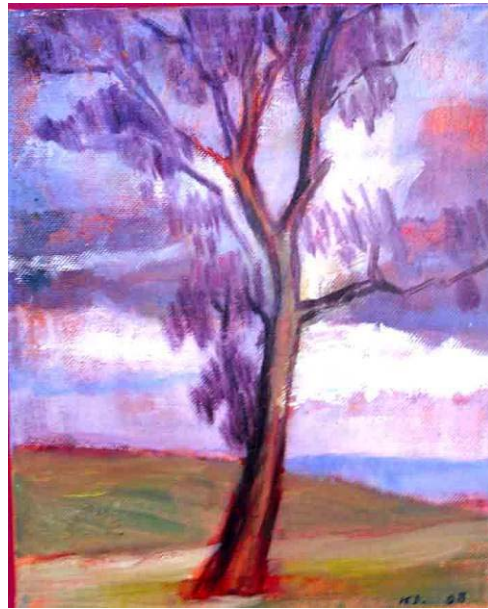

Kate has also been selected for the Hill End Artists Residency, the Bundanon Trust Residency and the Art Gallery of NSW Denise Hickey Studio Residency in Paris.

Right; 'Diamond Brooch' Painting framed on white 42.5 x 40cm \$850  
 Below; 'Diana & The Ornamental Jewel' Painting framed in white  
 46 x 41cm \$850  
 Bottom Left; 'Flowering Colocasia' 42.5 x 40cm Painting framed on  
 white

Lower Middle ; 'The Garden Of Love' Painting  
 framed on white 42.5 x 40cm \$850

Lower Right; 'Taking Seed' Staphylea Pinnata'  
 42.5 x 40cm Painting framed on white \$850

Left; 'Birdsong' Framed Painting 42.5 x 40cm \$850 2<sup>nd</sup> from Left; Scented Evening Framed painting 42.5 x 40cm \$850 3<sup>rd</sup> from Left; 'Pearl' Framed Painting 42.5 x 40cm \$850 Far Right; 'Pleasure' Framed Painting 42.5 x 40cm Below; 'Diana & The Ornamental Jewel' 46 x 41cm \$850 Bottom Left; Taking Seed' Staphylea Pinnata'