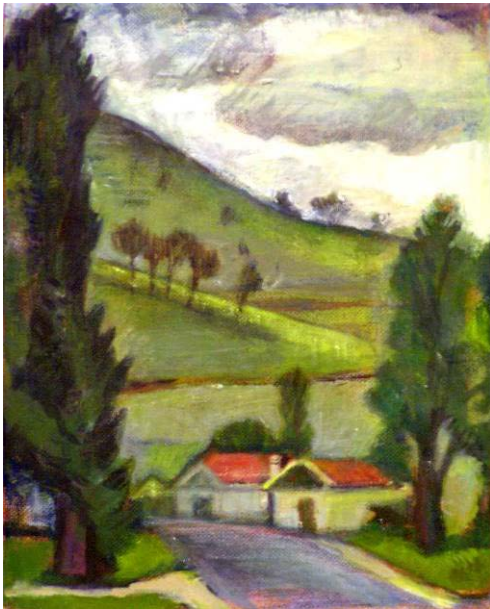

Kate has also been selected for the Hill End Artists Residency, the Bundanon Trust Residency and the Art Gallery of NSW Denise Hickey Studio Residency in Paris.

Right; 'Diamond Brooch' Painting framed on white 42.5 x 40cm \$850  
 Below; 'Diana & The Ornamental Jewel' Painting framed in white  
 46 x 41cm \$850  
 Bottom Left; 'Flowering Colocasia' 42.5 x 40cm Painting framed on  
 white

Lower Middle ; 'The Garden Of Love' Painting  
 framed on white 42.5 x 40cm \$850

Lower Right; 'Taking Seed' Staphylea Pinnata'  
 42.5 x 40cm Painting framed on white \$850

Left; 'Birdsong' Framed Painting 42.5 x 40cm \$850 2<sup>nd</sup> from Left; Scented Evening Framed painting 42.5 x 40cm \$850 3<sup>rd</sup> from Left; 'Pearl' Framed Painting 42.5 x 40cm \$850 Far Right; 'Pleasure' Framed Painting 42.5 x 40cm Below; 'Diana & The Ornamental Jewel' 46 x 41cm \$850 Bottom Left; Taking Seed' Staphylea Pinnata'

Left; 'Bathurst Hill' Painting on canvas 25.5 x 20cm \$420 Middle; 'The Old Iron Gum' Painting on canvas 25.5 x 20cm \$420 Right' 'Neilson Park' Painting on canvas 20x 25.5cm \$420

Left; View of Light House, Watson's Bay Painting on canvas 46cm square \$950